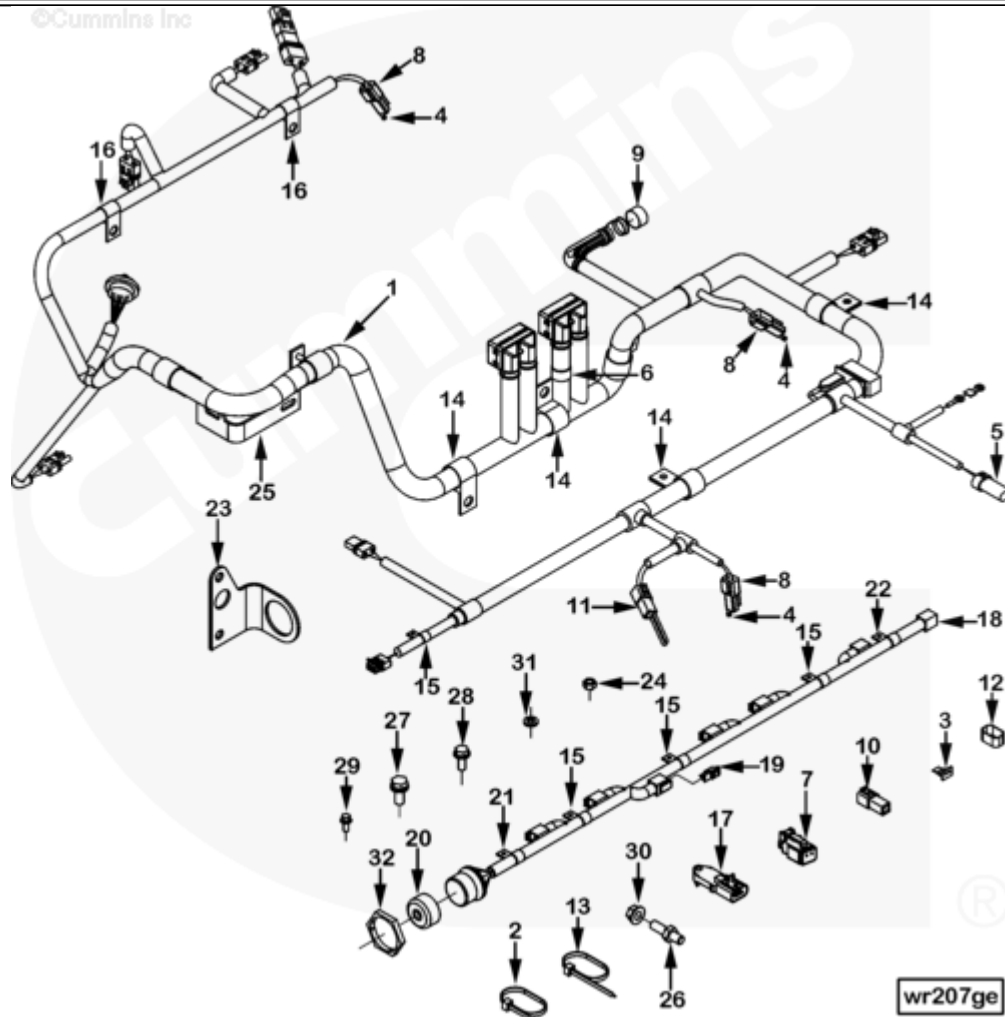

## Parts Catalog - Option Detail

Electronic Parts Catalog - Option Detail				
Option	Group	Graphic	Film Card	Date
WR2732-07	21.02	wr207ge	II	02-APR-12
<b>Engines</b>	ISM CM570, ISM CM570/870, ISM CM875, ISM CM876, ISM CM876 E, ISM11 CM876 M103, ISM11 CM876 SN, M11 CELECT, M11 CELECT PLUS, M11 MECHANICAL, QSM11 CM570, QSM11 CM876			

SMALL | MEDIUM | LARGE

Cart	Ref No	Part Number	Part Description	Required	Remarks
View My Cart					
		<a href="#">WR2732-07</a>	Electronic Control Module Wiring Harness		
					Etr Cnt Mdl Wrg Harness
					Engine Control System: Select

					ECM Version: CM Series
					ECM Loc (mm): 581.1 Vert. /
					153.4 Horz. ECM vert.
					distance is measured from the
					top of the ECM to the crank
					C/L the Horiz. distance is
					measured from the FFOB to the
					front of the ECM
					Int Man Temp Sensor Loc:
					Front
					Int Boost Sensor Mtg Loc:
					Front
					OEM Interface Conn
					Orientation: Rear from ECM
					Eng Harness Clipping Loc:
					Block Hole #329
					OEM Wiring Brace Included:
					No
					Harness Routing: Attached to
					Air Intake Manifold
<input type="checkbox"/>		<a href="#">2864488</a>	Electronic Control Module Wiring Harness	1	
	1	<a href="#">2864487</a>	Electronic Control Module Wiring Harness	1	
<input type="checkbox"/>	2	<a href="#">3062329</a>	Wire Tie Clamp	4	
<input type="checkbox"/>	3	<a href="#">3068505</a>	Connector Wiring Retainer	1	
	4	<a href="#">3613253</a>	Cavity Plug	14	
	5	<a href="#">3613537</a>	Protective Cover	1	
	6	<a href="#">3615729</a>	Identification Tag	1	
<input type="checkbox"/>	7	<a href="#">3616615</a>	Electrical Connector	1	
	8	<a href="#">3616616</a>	Electrical Connector	3	